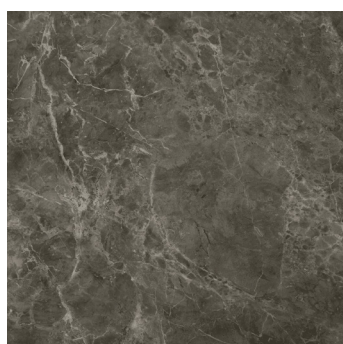

Limited Stock

Tile Size 600x600

A marble look surface.

Made and designed in Italy.

Large Format Tiles

RRP was \$52m²

NOW \$20m²

Tile Name Onyx African Blu