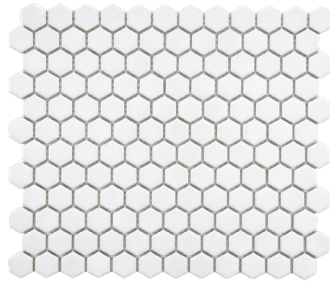

NOW \$20m²

Tile Name Magical 3 Star Black Matt Hexagon

Tile Size 124x107

Decor wall tile, in a rich black hue. A three-dimensional tile with raised surface form. Ideal laid vertically or horizontally to accentuate the geometric surface.

Project 3068.

Each colour can be used independently or combined.

RRP was \$16.95 per sheet

NOW \$3 per sheet

Tile Name Brooklyn Lappatto Hexagon Mix Décor
Tile Size 302x262

Mosaic Hexagons

RRP was \$55m²

NOW \$19m²

Tile Name Hexagon Glossy 25mm

Tile Size 315x265 (sheet size)

White

RRP was \$50m²

NOW \$40m²

Tile Name Hexagon Black and White Matt 59x51mm

Tile Size 300x296 (sheet size)

Repetition of hexagons creates a balanced and distinctive visual effect. Their size and geometric shape appears soft and creates a sense of flow.