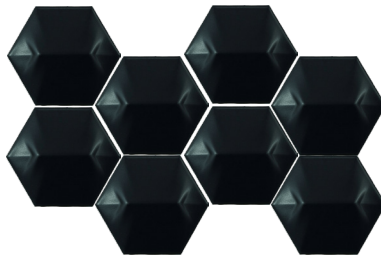

RRP was \$62m²

NOW \$9.90m²

Tile Name Esagona Bianco

Tile Size 400x346

RRP was \$148m²

NOW \$20m²

Tile Name Magical 3 Star Black Matt Hexagon

Tile Size 124x107