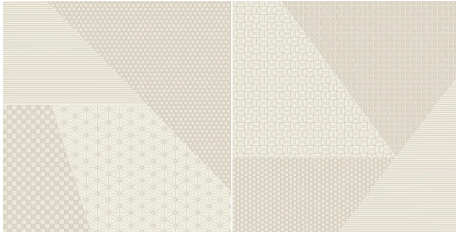

Patterned Tiles

RRP was $199m²

NOW $89m²

Tile Name Origami White Mix

Tile Size 200x200

A variation of 9 faces on the tile surface.