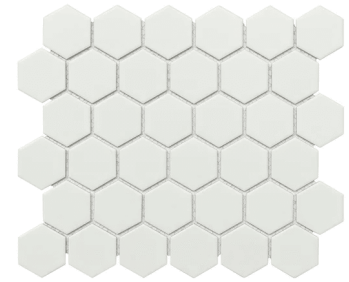

Mosaic Hexagons

RRP was $55m²

NOW $19m²

Tile Name Hexagon Glossy 25mm

Tile Size 315x265 (sheet size)

RRP was $50m²

NOW $40m²

Tile Name Hexagon Black and White Matt 59x51mm

Tile Size 300x296 (sheet size)

Repetition of hexagons creates a balanced and distinctive visual effect. Their size and geometric shape appears soft and creates a sense of flow.

White

Ideal for a splashback, feature wall, bathroom, kitchen or a cafe as an accent on built in furniture or counter.

RRP was $9.50 per sheet

NOW $7.50 per sheet

Tile Name Trust

Tile Size 330x273 (sheet size)

Elongated hexagon shapes with a slight light texture and matt finish.

Available in:

- Charcoal
- Grey
- White