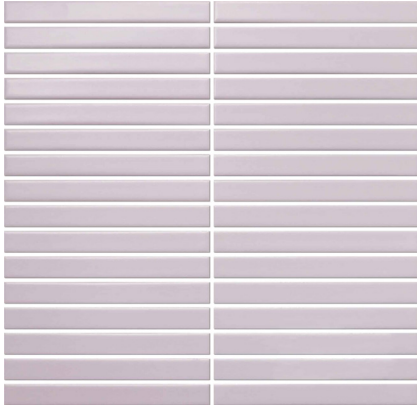

Picture on the left: Project 3041 Pool House; Outdoor shower.

Mosaics

RRP was \$76m²

NOW \$59.50m²

Tile Name Macaron Mosaic

Tile Size 297×297 (sheet)

Sweet Lilac

A fun update to the traditional Kit Kat mosaic, Macaron has a muted pastel palette while still keeping true to the nature of the original Kit Kat mosaic. A simple and stylish mosaic feature that adds visual interest and a little flair to your design without being overpowering.