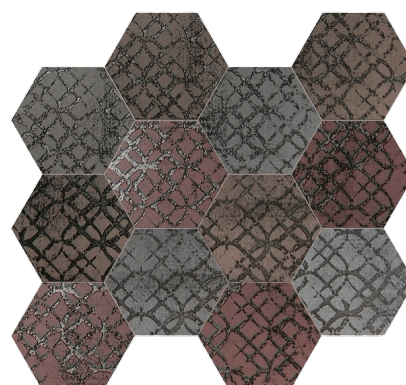

Pair hexagonal shapes with matching rectangular collection, or a simple tile to create an iconic focus.

Maple Sand (Mix 1)

Biscotti (Mix 2)

Obsidian (Mix 3)

Ironwood (Mix 4)

Patterned Tiles

RRP was \$20.41 per tile