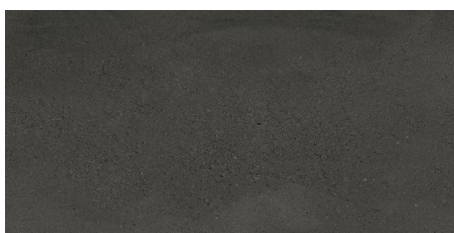

Tile Size 600x300

RRP was \$40m²

NOW \$20m²

Tile Name Moonstone Charcoal Lappato

Tile Size 600x300

RRP was \$39m²

NOW \$20m²

Tile Name Moonstone Charcoal R10 *Limited Stock*