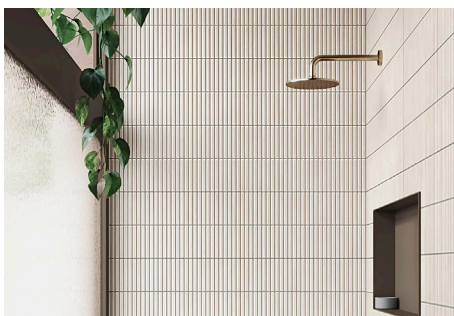

Mint

Skye

RRP was \$79m²

NOW \$63.20m²

Tile Name Umami Mosaic
(single tile size
145×20)

Tile Size 299×296 (sheet)

Kosho Mosaic

Wasabi Mosaic