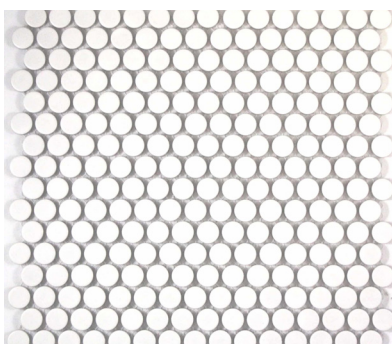

The small squares are made of coloured glass. Ideal for feature walls, creative and/or DIY projects.

RRP was \$4.86m²

NOW \$4 per sheet

Tile Name Penny Round White Matt (19mm)
Tile Size 310×315

Glazed porcelain, circular rounds. Perfect for splashbacks, feature walls or within shower shelf or niche.