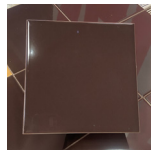

Square Tiles

RRP was $53m²

NOW $10m²

Tile Name Quartier Cordoba

Tile Size 100x100

A rich chocolate hue square, with a glossy finish.