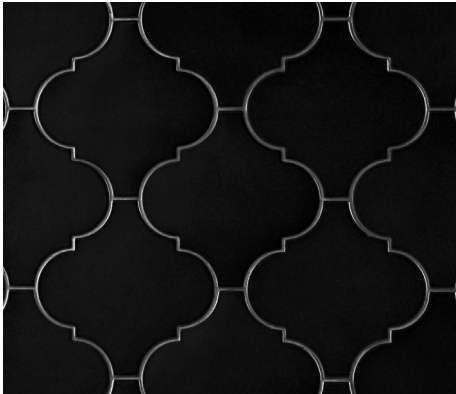

Lantern Shape

RRP was \$267m²

NOW \$55m²

Enquire for a price

Tile Name Lantern Arabesque
Semi Handmade

Tile Size 150x150

Obsidian (AR-LB)

Project 3058, Splashback in Arabesque Smoke.