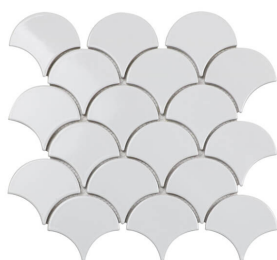

RRP was $4.14 per sheet

NOW $3 per sheet

Tile Name Fan White Matt (73mm)
Tile Size 255×219