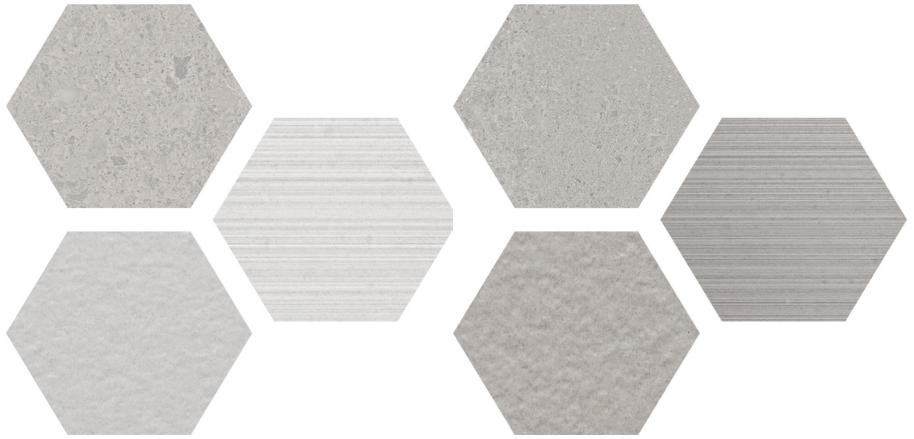

Hexagons

RRP was $230m²

NOW $22m²

Tile Name Otto Esgrono Mix

Tile Size 225x195

Otto Esgrono Mix is available in Grigio and Bianco.

Pair as a feature wall with Otto Grigio 600x600.

Made and designed in Italy.

RRP was $62m²

NOW $9.90m²

Tile Name Esagona Bianco

Tile Size 400x346