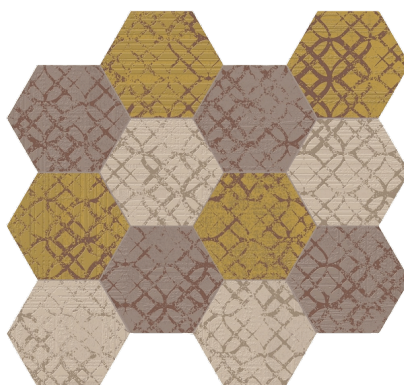

Maple Sand (Mix 1) laid on floor, paired with smooth white walls.

RRP was \$39.27 per sheet

NOW \$9.90 per sheet

Tile Etro Collection

Name Hexagon

Tile Size 300x350

Etro porcelain tiles layer color, the texture of brushstrokes, and an ancient Etruscan print to create a rich look that balances old world traditions with modern sensibilities.

Pair hexagonal shapes with matching rectangular collection, or a simple tile to create an iconic focus.

Maple Sand (Mix 1)

Biscotti (Mix 2)

Obsidian (Mix 3)

Ironwood (Mix 4)

Patterned Tiles

RRP was \$20.41 per tile