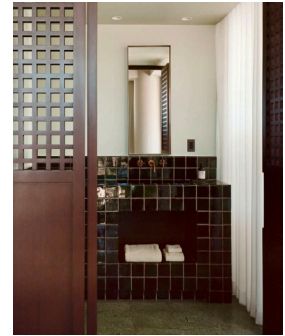

Square Tiles

RRP was $53m²

NOW $10m²

Tile Name Quartier Cordoba

Tile Size 100x100

A rich chocolate hue square, with a glossy finish.