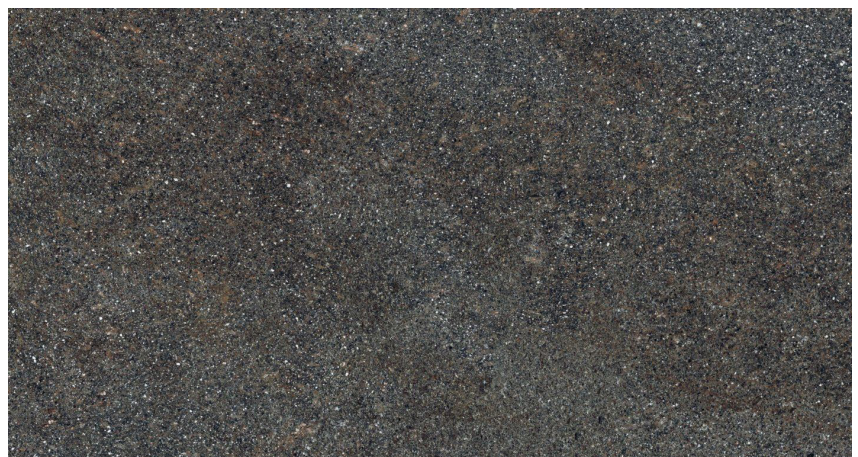

RRP was $85m²

NOW $44m²

Tile Name Native Ebony

Tile Size 1200x600