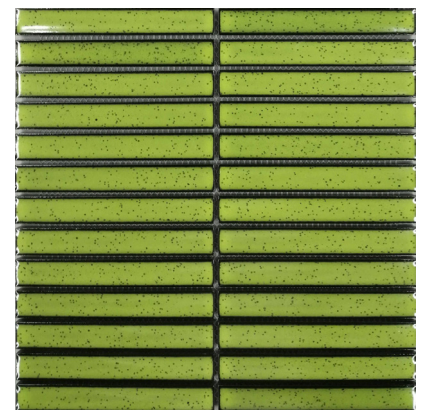

Mint

Skye

RRP was \$79m²

NOW \$63.20m²

Tile Name Umami Mosaic
(single tile size
145×20)

Tile Size 299×296 (sheet)

Kosho Mosaic

Wasabi Mosaic