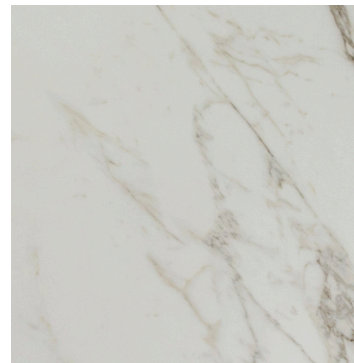

RRP was $7.65 per sheet

NOW $6.50 per sheet

Tile Name Statuario Matt Offset Mosaic

Tile Size 300x300

Glazed porcelain with a soft carrara marble veining in rectangular shape.

Floor and wall application.