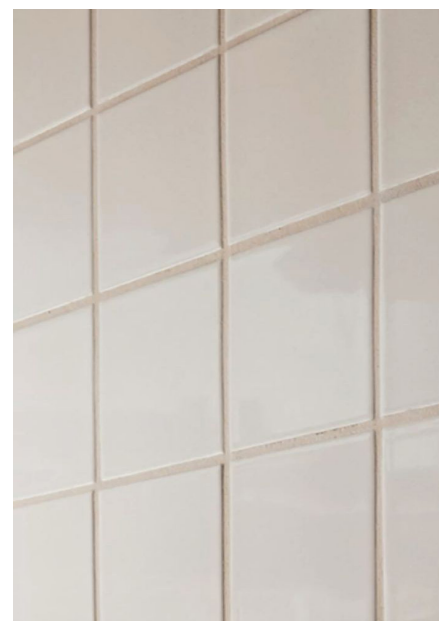

NOW \$10m²

Tile Name BC20 Cream
Limited Stock

Tile Size 100x100

A creamy glossy square with a glossy finish.

A smooth even surface cream tile. Effective across large or small spaces. Keep it harmonious with similar grout or create a retro effect with a colour. Perfect mid-century vibes.