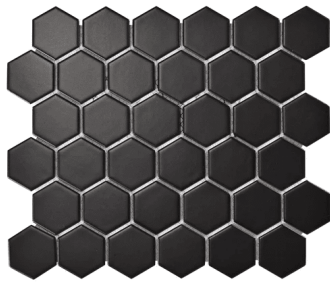

Tile Name Hexagon Glossy 25mm

Tile Size 315x265 (sheet size)

White

RRP was \$50m²

NOW \$40m²

Tile Name Hexagon Black and White Matt 59x51mm

Tile Size 300x296 (sheet size)

Repetition of hexagons creates a balanced and distinctive visual effect. Their size and geometric shape appears soft and creates a sense of flow.