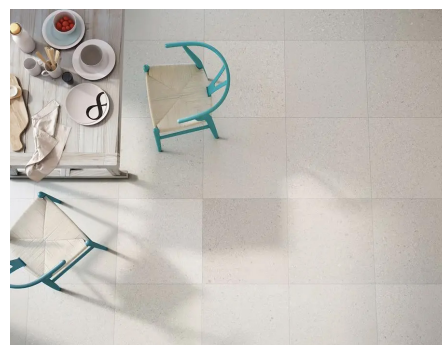

Large Format Tiles

RRP was $89m²

NOW $20m²

Tile Name Block Grey Lux

Limited Stock

Tile Size 600x600

Block collection is inspired by concrete.

Ideal for homes.

Made and designed in Italy.

RRP was $88m²

NOW $20m²

Tile Name Otto Grigio

Limited Stock

Tile Size 600x600

RRP was $82m²

NOW $35m²

Tile Name Boutique Nero

Limited Stock

Tile Size 600x600

A marble look surface.

Made and designed in Italy.