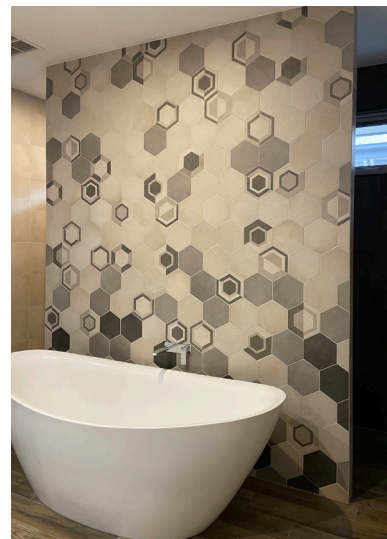

Project 3068.

Each colour can be used independently or combined.