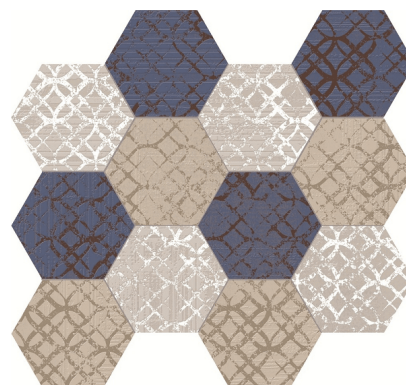

Maple Sand (Mix 1) laid on floor, paired with smooth white walls.

RRP was \$39.27 per sheet

NOW \$9.90 per sheet

Tile Etro Collection

Name Hexagon

Tile Size 300x350

Etro porcelain tiles layer color, the texture of brushstrokes, and an ancient Etruscan print to create a rich look that balances old world traditions with modern sensibilities.

Pair hexagonal shapes with matching rectangular collection, or a simple tile to create an iconic focus.

Maple Sand (Mix 1)

Biscotti (Mix 2)

Obsidian (Mix 3)

Ironwood (Mix 4)

Patterned Tiles

RRP was \$20.41 per tile