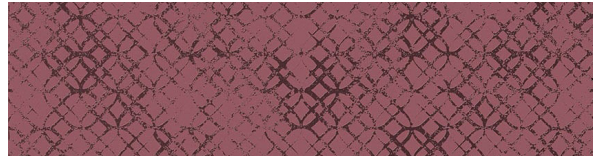

Patterned Tiles

RRP was $20.41 per tile

NOW $9.60 per tile

Tile Etro Collection

Name Rectangle

Tile Size 200x600

Ideal for wall and floor.

Etro Metal Garnet