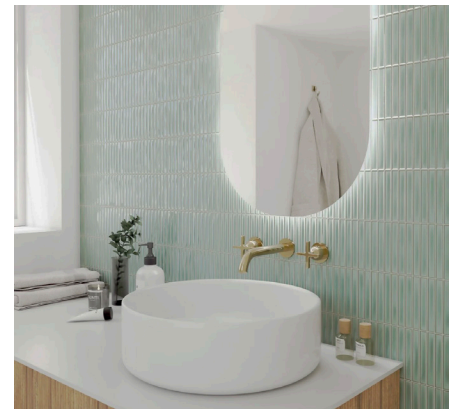

Mosaics

RRP was $76m²

NOW $59.50m²

Tile Name Macaron Mosaic

Tile Size 297×297 (sheet)

A fun update to the traditional Kit Kat mosaic, Macaron has a muted pastel palette while still keeping true to the nature of the original Kit Kat mosaic. A simple and stylish mosaic feature that adds visual interest and a little flair to your design without being overpowering.

RRP was $79m²

NOW $63.20m²

Tile Name Umami Mosaic
(single tile size
145×20)

Tile Size 299×296 (sheet)