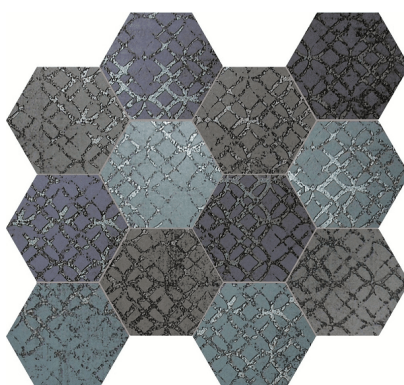

Maple Sand (Mix 1) laid on floor, paired with smooth white walls.

RRP was \$39.27 per sheet

NOW \$9.90 per sheet

Tile Etro Collection

Name Hexagon

Tile Size 300x350

Etro porcelain tiles layer color, the texture of brushstrokes, and an ancient Etruscan print to create a rich look that balances old world traditions with modern sensibilities.

Pair hexagonal shapes with matching rectangular collection, or a simple tile to create an iconic focus.

Maple Sand (Mix 1)

Biscotti (Mix 2)

Obsidian (Mix 3)

Ironwood (Mix 4)

Patterned Tiles

RRP was \$20.41 per tile