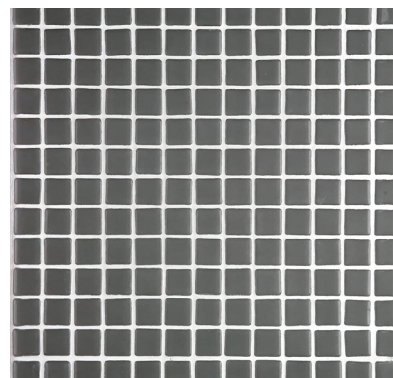

Mosaics

RRP was $6.50m²

NOW $4 per sheet

Tile Name Ezarrzi Lisa Grey Glass Mosaic (25mm)
Tile Size 495×312

Ezarrzi lisa Grey from the lisa collection, is a flat-colour mosaic specially designed for cladding interiors, swimming pools, spas, saunas and wellness spaces.

The small squares are made of coloured glass. Ideal for feature walls, creative and/or DIY projects.